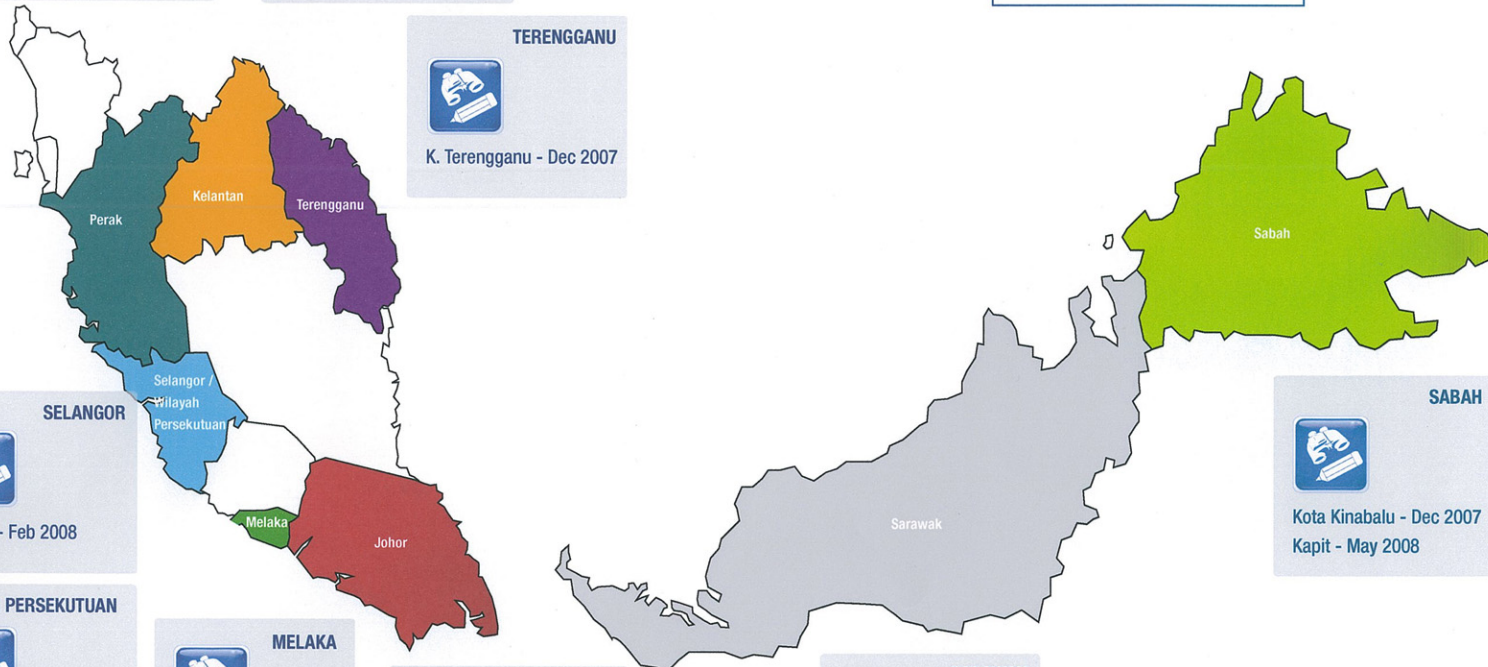

Mission Map - SCHOOL WATCHING WORKSHOP MERCY MALAYSIA

PERAK

 Ipoh - April 2009
Alor Pongsu - June 2009

 Perak - August 2009

KELANTAN

 Kota Bharu - June / July 2008

Legend

 Workshop List

 with PINTAR Foundation

TERENGGANU

 K. Terengganu - Dec 2007

SELANGOR

 Sepang - Feb 2008

SABAH

 Kota Kinabalu - Dec 2007
Kapit - May 2008

WILAYAH PERSEKUTUAN

 Kuala Lumpur - Dec 2007
Putrajaya - Feb 2009
Putrajaya - March 2009
Setapak - June 2009
Brickfields - June 2009
Segambut - July 2009

MELAKA

 Melaka - August 2009

JOHOR

 Muar - Nov 2007
Batu Pahat - August 2008
Kota Tinggi - Nov 2008
Mersing - April 2009

 Pasir Gudang - August 2009

SARAWAK

 Kuching - April 2009
Baram - July 2009
Song - July 2009
Julau - August 2009